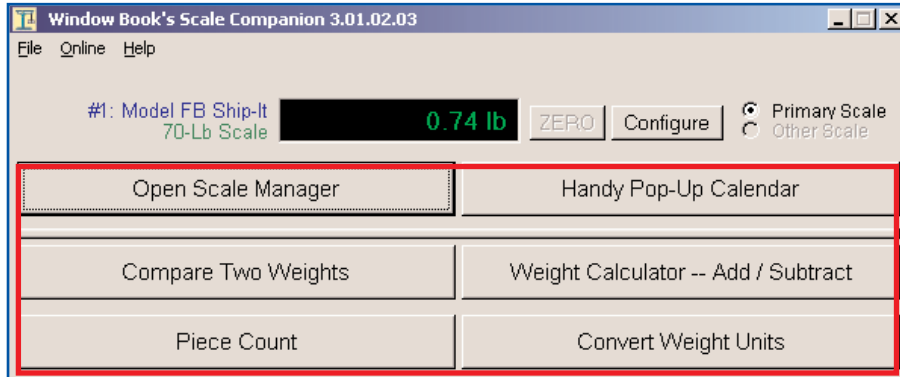

Now you can automatically calculate and compare piece weights

Simply connect your scale to your PC and let **Scale Companion** calculate piece counts & weights for you.

Scale Companion enables you to calculate accurate piece weights with a simple click!

Parcel Shipping Scale: Example of a scale with max load of 70 lb.

- Easily calculate the difference between two weights with **Weight Compare Calculator**.
Simply capture the weights of the two items and let Scale Companion calculate the difference for you all on one screen.
- Add or subtract weights and quickly get the total weight with **Weight Calculator**.
You don't have to hassle with an additional calculator anymore - the Weight Calculator automatically computes the final weight.
- Save time by instantly calculating totals when you have multiple pieces of the same weight using **Piece Count Calculator**.