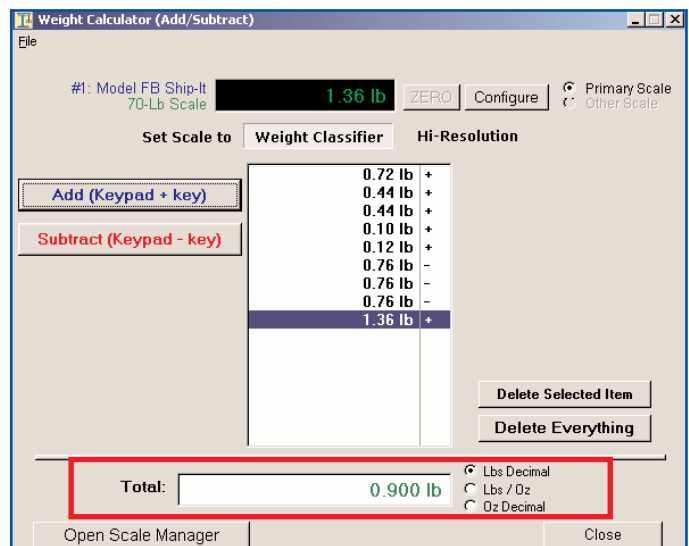

Weight Calculator allows you to add or subtract weights and quickly get the total weight amount.