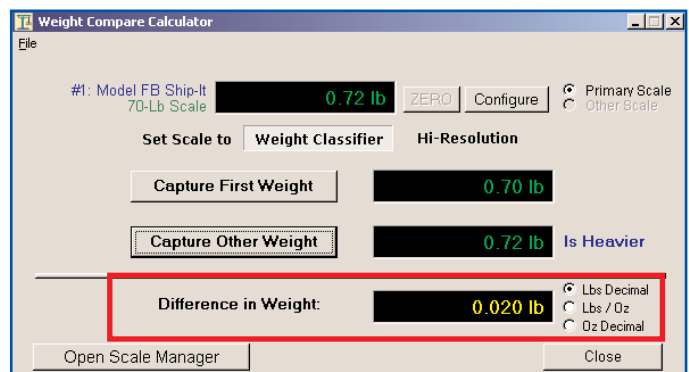

Weight Compare Calculator easily calculates the difference between two weights.