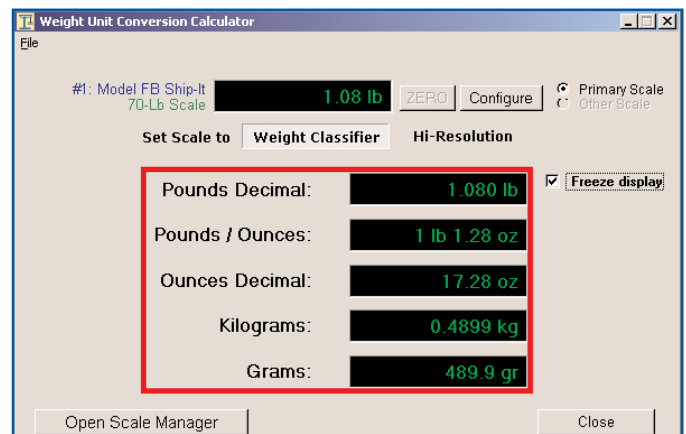

Weight Conversion Calculator enables you to easily convert weight units 5 different ways automatically.

Order your **Scale Companion** today and stop wasting time on extra manual labor!

Ph: 800.524.0380   Email: sales@windowbook.com