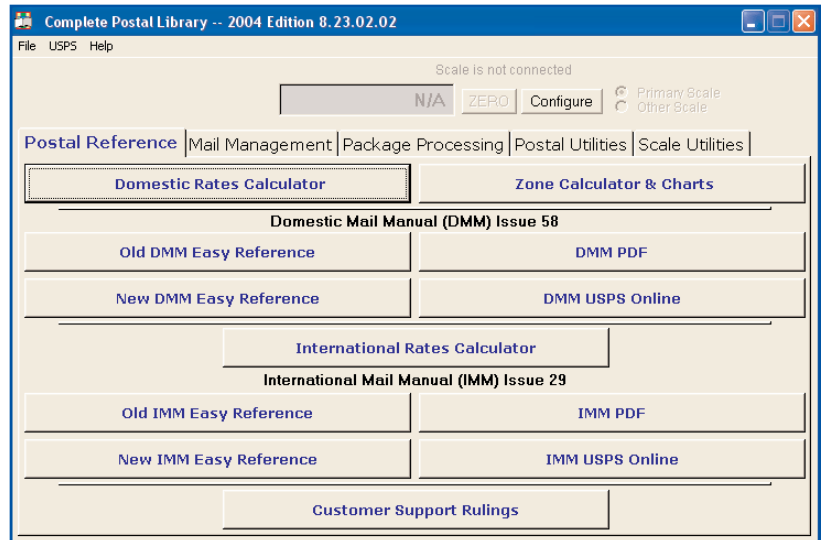

Access to the latest postal rules and rates at the click of a button.

Save time & money with Complete Postal Library for preparing Domestic and International mail

- DMM & IMM Easy Reference with bi-weekly Postal Bulletin updates
- Domestic & International Rate Calculators
- Mail Profits Calculator determines profit point for your Direct Mail
- Scale Utilities that compare and convert weights; do piece counts
- ZIP+4 Address Checking
- Customer Support Rulings
- Measurements Conversion Calculator
- Postal Zone Calculator & Charts
- International Clock & Almanac
- Date Calculator